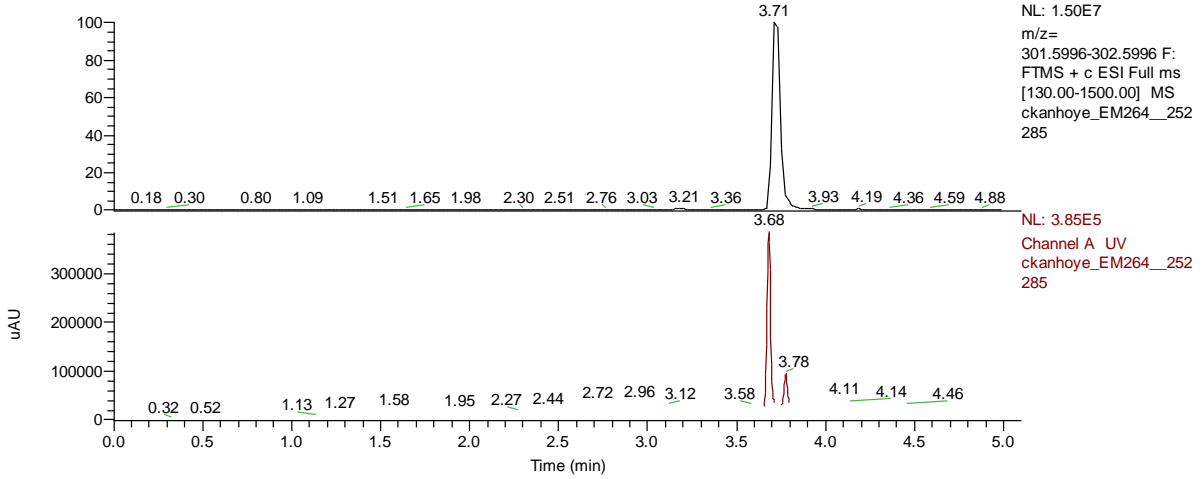

RT: 0.00 - 5.10

ckanhoye_EM264_252285 #162-166 RT: 3.69-3.78 AV: 5 NL: 7.64E6

F: FTMS + c ESI Full ms [130.00-1500.00]